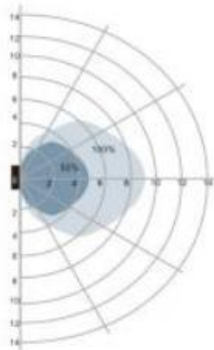

Armaturena kan även tillverkas med färgtemperatur 4000K & valfri färg.

Plafond Lumina LED – Sens On/Off

Räckvidd sensor					Tid					Skymningsrelä					
		1	2	3		4	5	6		7	8	9			
ON ↑ ↓	I	ON	ON	ON	100%	I	ON	ON	ON	5s	I	ON	ON	ON	2lux
	II	-	ON	ON	75%	II	-	ON	ON	30s	II	ON	ON	-	10lux
	III	ON	-	ON	50%	III	ON	-	ON	90s	III	-	ON	-	25lux
	IV	-	-	ON	25%	IV	-	-	ON	3min	IV	ON	-	-	50lux
	V	-	-	-	10%	V	ON	ON	-	20min	V	-	-	-	Disable
	VI	-	-	-	30min	VI	-	-	-	30min					

← = pilen visar fabriksinställningen

Detection Pattern

Wall mounting pattern (Unit: m)
Installation height: 1.5m

Ceiling mounting pattern (Unit: m)
Installation height: 3m