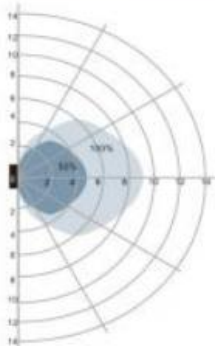

Dagsljus sensor

	4	5	NO/OFF
I	ON	ON	Disable
II	-	ON	50/100Lux
III	ON	-	25/75Lux
IV	-	-	5/50Lux

Tid standby 10%

	6	7	
I	ON	ON	0S
II	-	ON	30S
III	ON	-	10min
IV	-	-	+∞

Dimnivå standby

	8	
I	ON	10%
II	-	25%

Ställbara ljusflöden

	1	2	
-	-	450mA	
ON	-	550mA	
-	ON	600mA	
ON	ON	700mA	

← = pilen visar fabriksinställningen

Detection Pattern

Wall mounting pattern (Unit: m)
Installation height: 1.5m

Ceiling mounting pattern (Unit: m)
Installation height: 3m