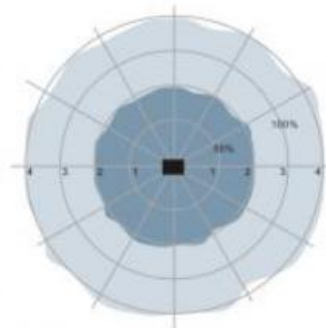

Ceiling mounting pattern (Unit: m)
Installation height: 3m