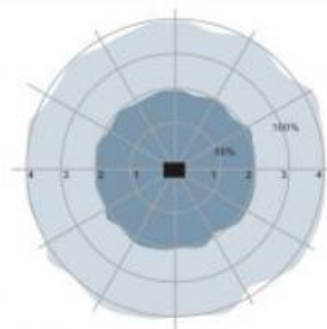

← = pilen visar fabriksinställningen

Wiring scheme

Detection Pattern

Wall mounting pattern (Unit: m)
Installation height: 1.5m

Ceiling mounting pattern (Unit: m)
Installation height: 3m