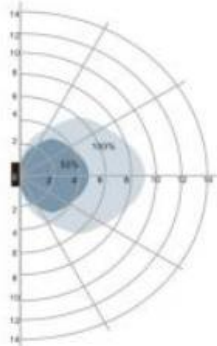

	2	3	
ON ↑	I	ON ON 5S	
	II	- ON 90S	
	III	ON - 3min	
	IV	- - 10min	

	4	5	NO/OFF
ON ↑	I	ON ON	Disable
	II	- ON	50/100Lux
	III	ON -	25/75Lux
	IV	- -	5/50Lux

	6	7	
ON ↑	I	ON ON 0S	
	II	- ON 30S	
	III	ON - 10min	
	IV	- - +∞	

	8	
ON ↑	I	ON 10%
	II	- 25%

Ställbara ljusflöden

	1	2	
ON ↑	-	-	450mA
	ON	-	550mA
	-	ON	600mA
	ON	ON	700mA

← = pilen visar fabriksinställningen

Detection Pattern

Wall mounting pattern (Unit: m)
Installation height: 1.5m