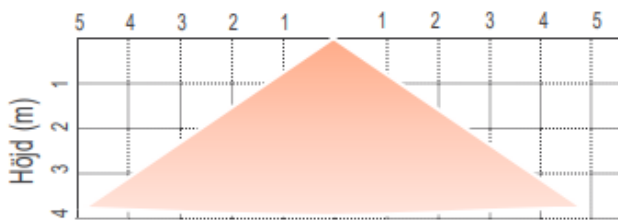

Plafond Laicy LED – PIR sensor

☀ = Dagsljussensor (on:10lux, off:off)

▲ = Räckvidd (on:3m, off:6m)

← = pilen visar fabriksinställningen

ON ↑ OFF	On		3m						
	Off	-	6m	-	-	-	-	-	-
	☀	▲	5'	30'	1'	3'	5'	8'	
				sec			min		

▲ = Räckvidd (off:6m)

Takmontering (m)