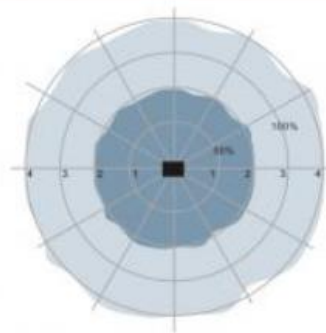

7	8	
ON	ON	10%
-	ON	20%
ON	-	30%
-	-	50%

Ställbara ljusflöden:

1	2	3	mA	V
ON	ON	ON	700	16-30,0
ON	-	ON	600	16-34,5
-	ON	ON	450	16-47,5
-	-	ON	350	16-60,0
-	-	ON	300	16-65,0

Detection Pattern

Wall mounting pattern (Unit: m)
Installation height: 1.5m

Ceiling mounting pattern (Unit: m)
Installation height: 3m