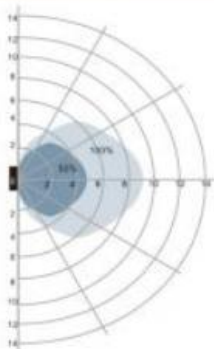

Tid maxljus 100%:

1	2	3	
ON	ON	ON	5s
-	ON	ON	30s
ON	-	ON	90s
-	-	ON	3min
ON	ON	-	20min
-	-	-	30min

Tid standby 10%:

4	5	6	
ON	ON	ON	0 s
-	ON	ON	5min
ON	-	ON	10min
-	-	ON	30min
ON	ON	-	1 h
-	-	-	+∞

Dimnivå grundljus:

7	8	
ON	ON	10%
-	ON	20%
ON	-	30%
-	-	50%

Ställbara ljusflöden:

1	2	3	mA	V
ON	ON	ON	700	16-30,0
ON	-	ON	600	16-34,5
-	ON	ON	450	16-47,5
-	-	ON	350	16-60,0
-	-	ON	300	16-65,0

Detection Pattern

Wall mounting pattern (Unit: m)
Installation height: 1.5m