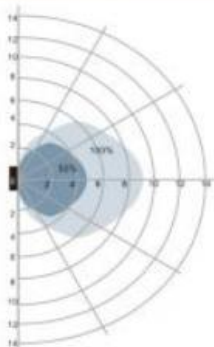

Tid maxljus 100%:

1	2	3	
ON	ON	ON	5s
-	ON	ON	30s
ON	-	ON	90s
-	-	ON	3min
ON	ON	-	20min
-	-	-	30min

Tid standby 10%:

4	5	6	
ON	ON	ON	0 s
-	ON	ON	5min
ON	-	ON	10min
-	-	ON	30min
ON	ON	-	1 h
-	-	-	+∞

Dimnivå grundljus:

7	8	
ON	ON	10%
-	ON	20%
ON	-	30%
-	-	50%

Ställbara ljusflöden:

1	2	3	mA	V
ON	ON	ON	700	16-30,0
ON	-	ON	600	16-34,5
-	ON	ON	450	16-47,5
-	-	ON	350	16-60,0
-	-	ON	300	16-65,0

Detection Pattern

Wall mounting pattern (Unit: m)
Installation height: 1.5m